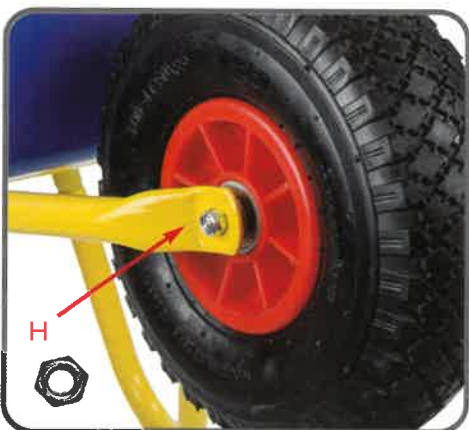

firsttools
For young gardeners

Wheelbarrow Assembly Instructions

Included		You Will Need	
A Bucket x1		G 16mm Washer x 2	 10 and 14mm Spanners
B Frames x 2 sets		H 14mm Wheel Nut x 1	 Screwdriver
C Cross Bar x 2		I Bolts x 6	
D Wheel x 1		J 18mm Washers x 18	 Pliers
E Axle Bolt x 1		K 10mm Nuts x 6	 
F Axle x 1		L Dust Caps x 6	